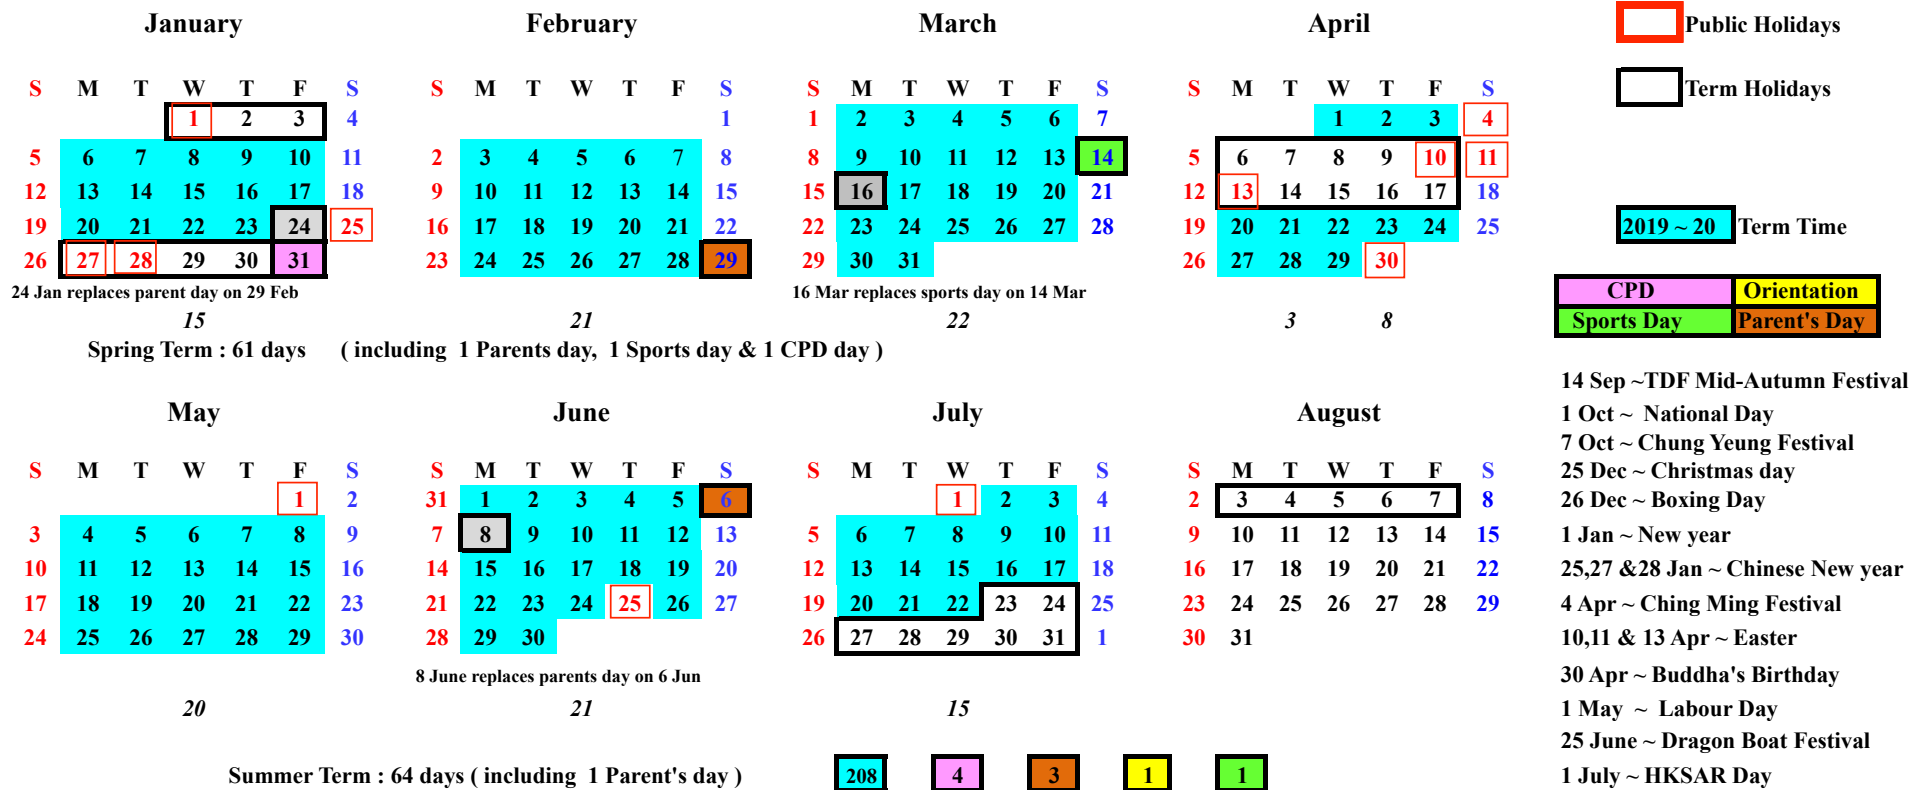

# Zebedee International Nursery Student's Calendar

## 2019 ~ 2020

217 School days in total

2019

2020

- Public Holidays
- Term Holidays
- 2019 ~ 20 Term Time
- |            |              |
|------------|--------------|
| CPD        | Orientation  |
| Sports Day | Parent's Day |
- 14 Sep ~ TDF Mid-Autumn Festival
  - 1 Oct ~ National Day
  - 7 Oct ~ Chung Yeung Festival
  - 25 Dec ~ Christmas day
  - 26 Dec ~ Boxing Day
  - 1 Jan ~ New year
  - 25, 27 & 28 Jan ~ Chinese New year
  - 4 Apr ~ Ching Ming Festival
  - 10, 11 & 13 Apr ~ Easter
  - 30 Apr ~ Buddha's Birthday
  - 1 May ~ Labour Day
  - 25 June ~ Dragon Boat Festival
  - 1 July ~ HKSAR Day