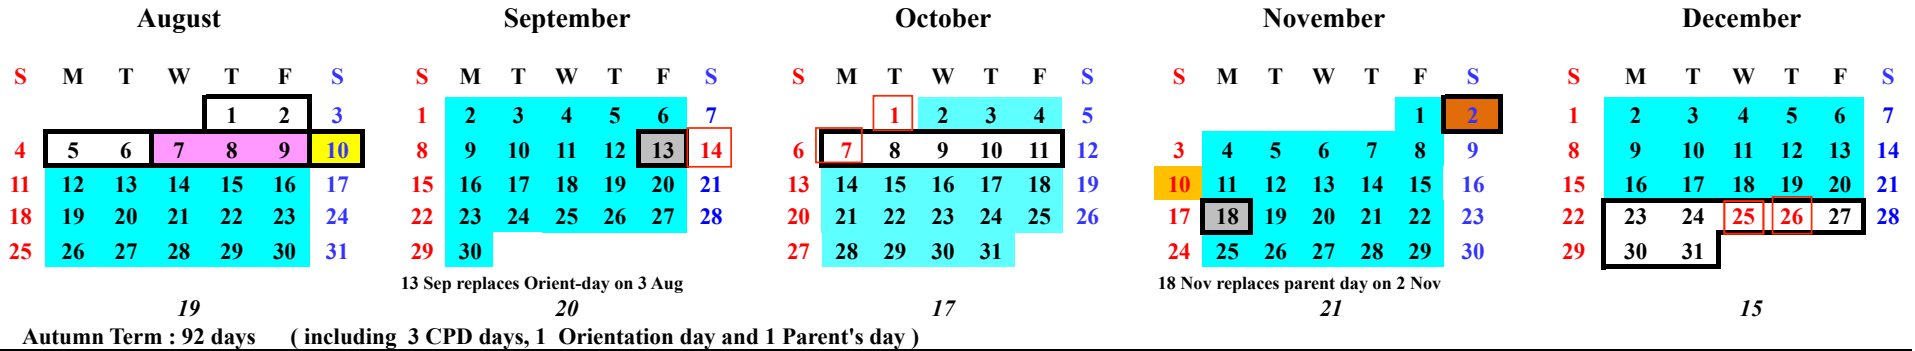

# Zebedee International Nursery Student's Calendar

## 2019 ~ 2020

217 School days in total

2019

2020

- Public Holidays
- Term Holidays
- 2019 ~ 20 Term Time
- |            |              |
|------------|--------------|
| CPD        | Orientation  |
| Sports Day | Parent's Day |
- 14 Sep ~ TDF Mid-Autumn Festival
  - 1 Oct ~ National Day
  - 7 Oct ~ Chung Yeung Festival
  - 25 Dec ~ Christmas day
  - 26 Dec ~ Boxing Day
  - 1 Jan ~ New year
  - 25, 27 & 28 Jan ~ Chinese New year
  - 4 Apr ~ Ching Ming Festival
  - 10, 11 & 13 Apr ~ Easter
  - 30 Apr ~ Buddha's Birthday
  - 1 May ~ Labour Day
  - 25 June ~ Dragon Boat Festival
  - 1 July ~ HKSAR Day